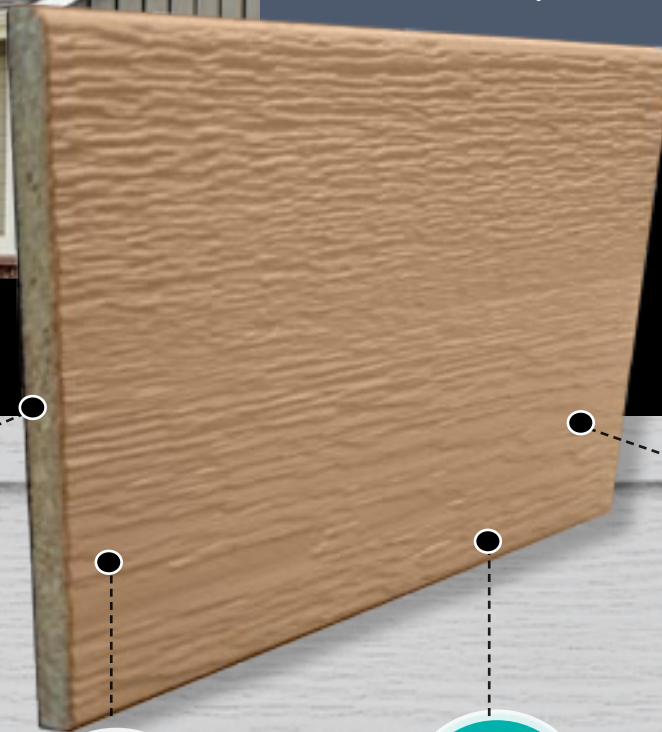

With over four decades of experience in exterior siding, you can rest assured that your home will look beautiful and be built to last with our **KWP Eco-side** products.

Inspired by nature, KWP is committed to protecting your home and the environment.

For that reason, KWP's Eco-side engineered wood is made from 100% recycled wood.